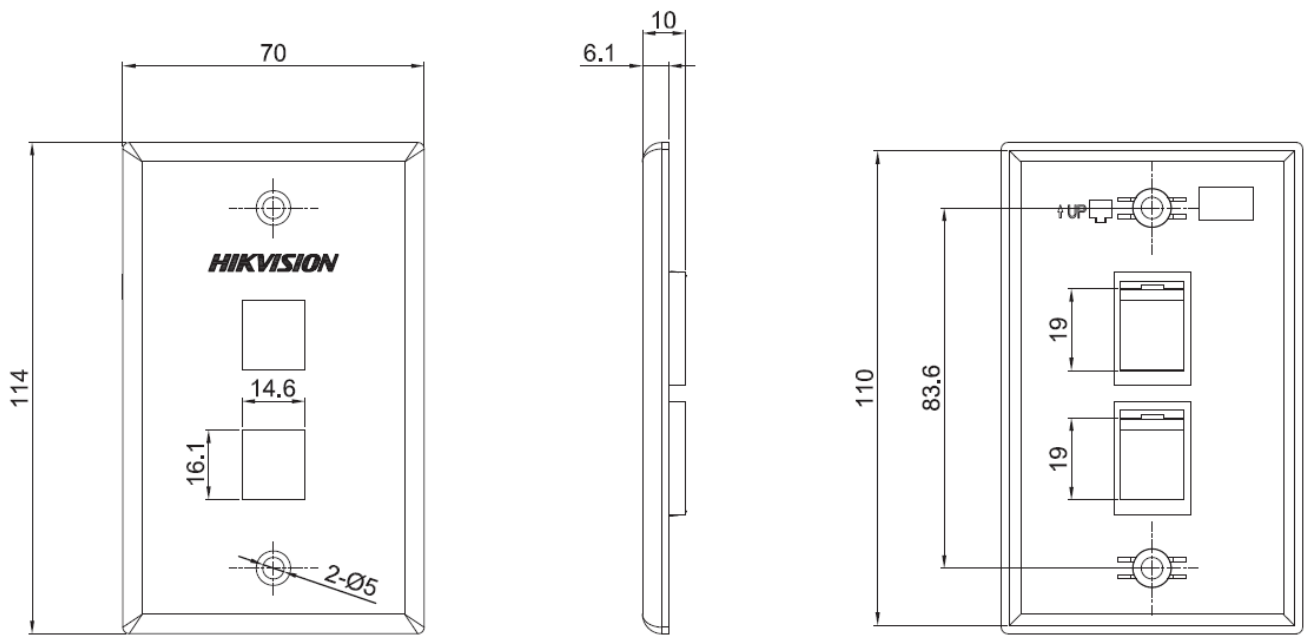

## Specification

Model	DS-1FPA2-A	
Product Type	Face plate	
Reference standard	TIA/EIA568-D, RoHS 2.0	
General Specifications	Color	White
	Outlet Orientation	Flat
	Total Ports, quantity	2
Dimensions	Height	114.0 mm
	Width	70.0 mm
	Depth	10.0 mm
Material Specifications	Material Type	Acrylonitrile butadiene styrene (ABS)
Environmental Specifications	Flammability Rating	UL 94 V-0
Packaging and Weights	Packaging quantity	20
	Packaging Type	Box
	Packing Dimension	230 x 155 x 100 mm
	Weight	28 g/PCS 677 g/Box
Accessory	Screw quantity	2
	Label icon quantity	2

## Dimension